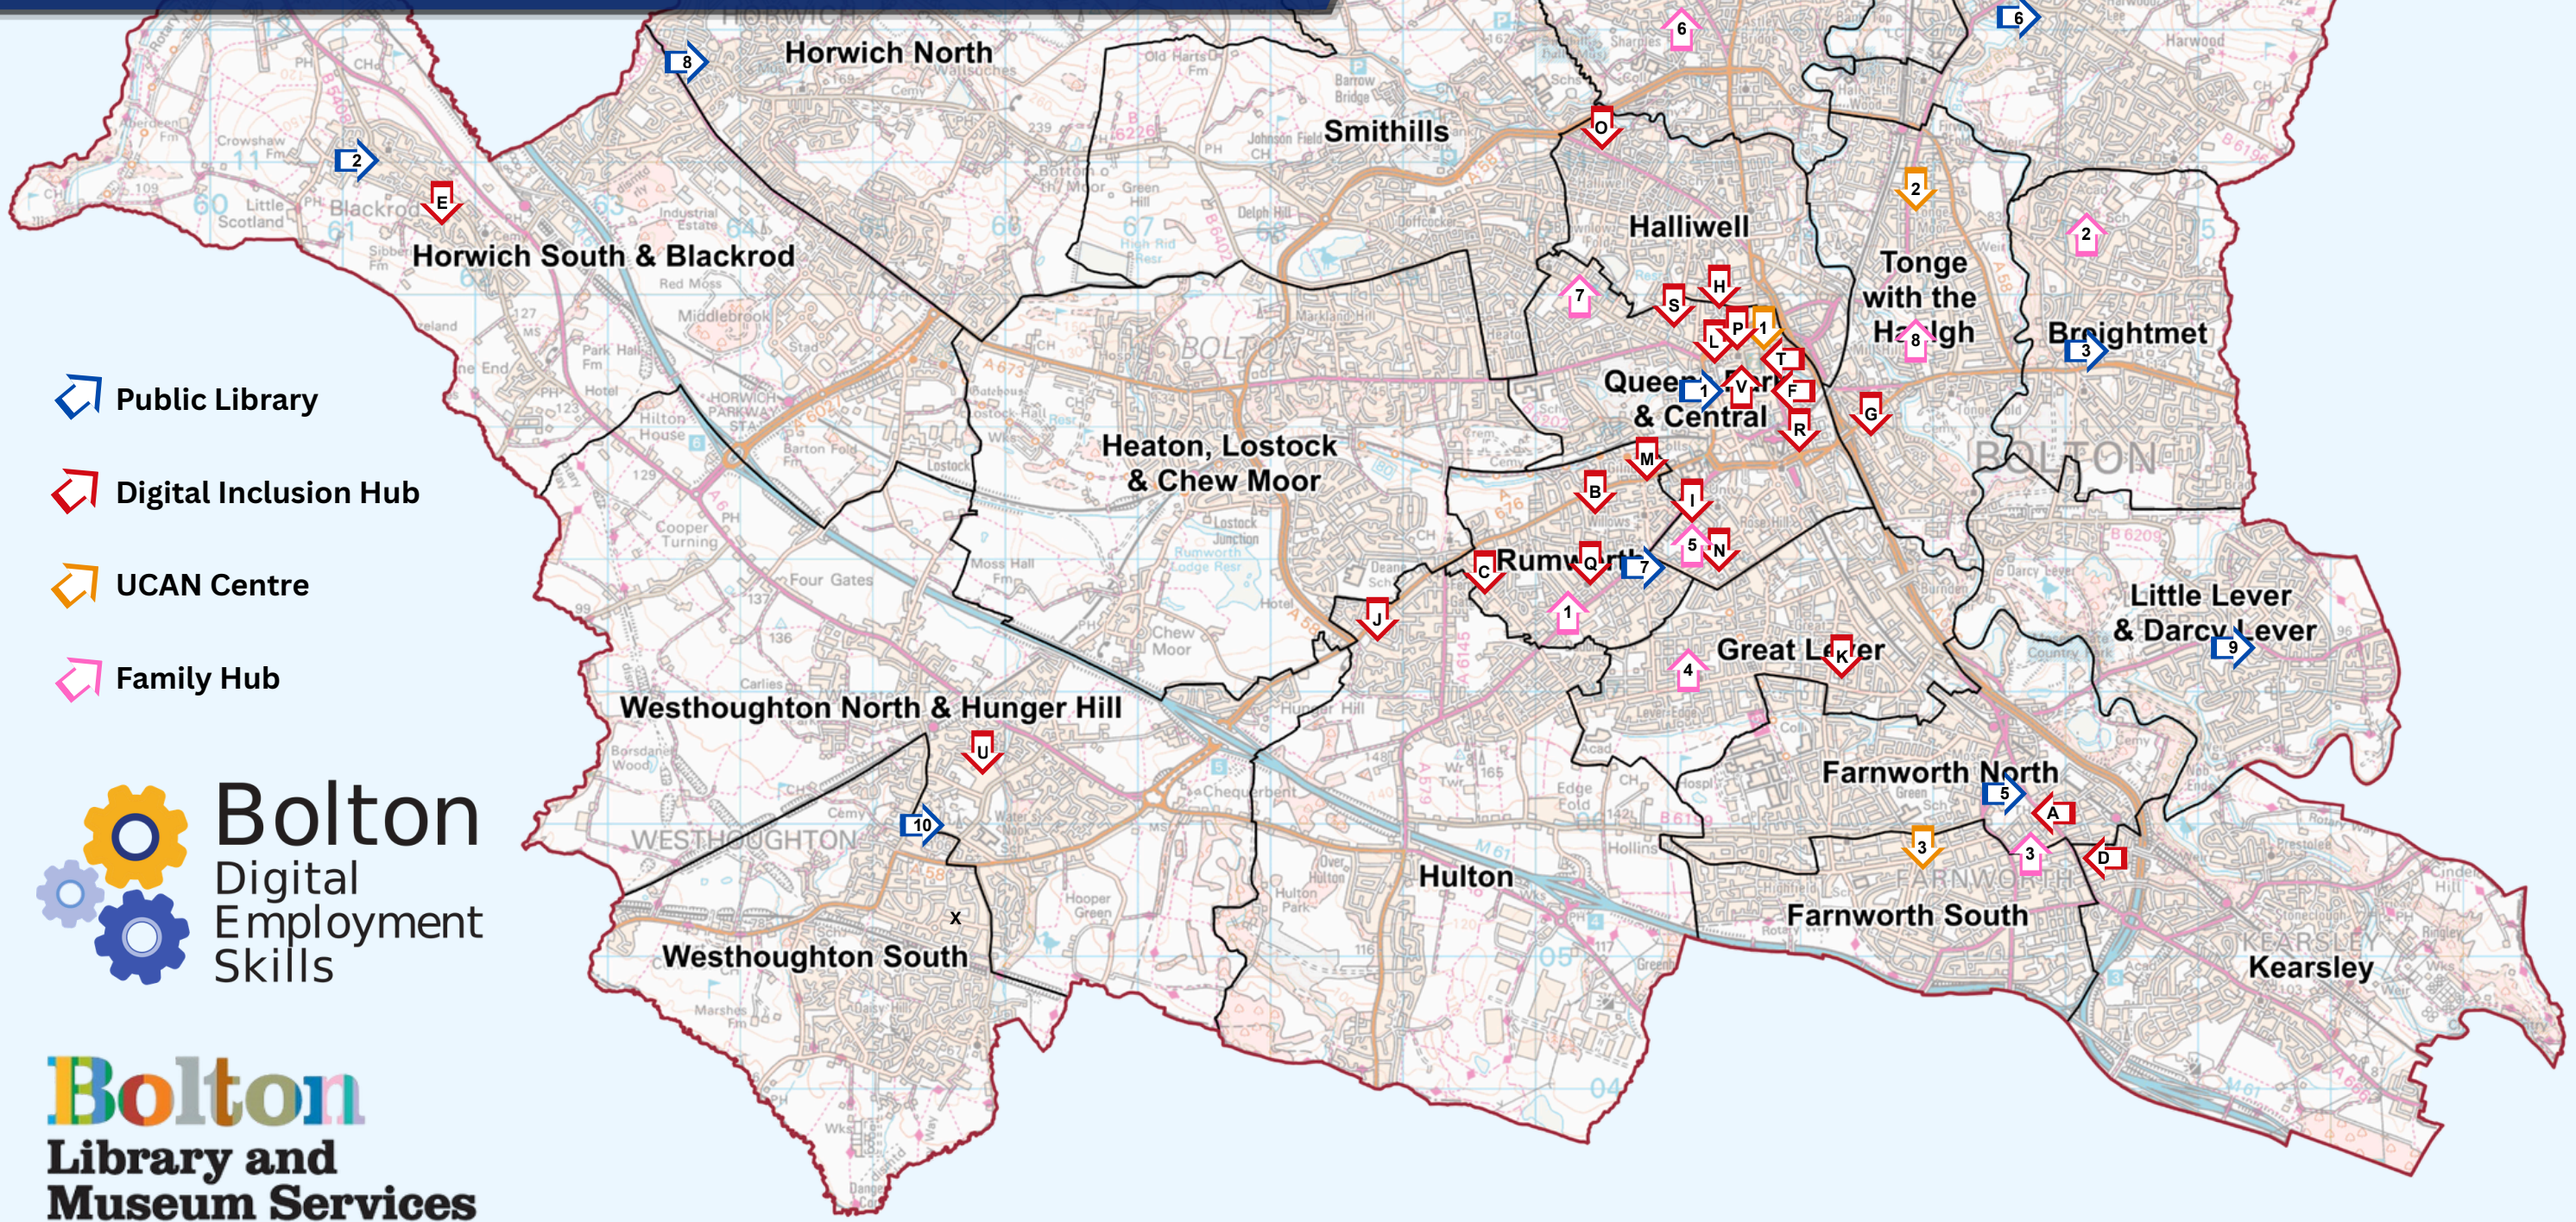

10) Westhoughton Library

- Library Street, Westhoughton, Bolton, BL5 3AU
- 01942 634640

FIND YOUR LOCAL DIGITAL SKILLS HUB IN BOLTON

Public Library

Digital Inclusion Hub

UCAN Centre

Family Hub

A) Age UK Bolton